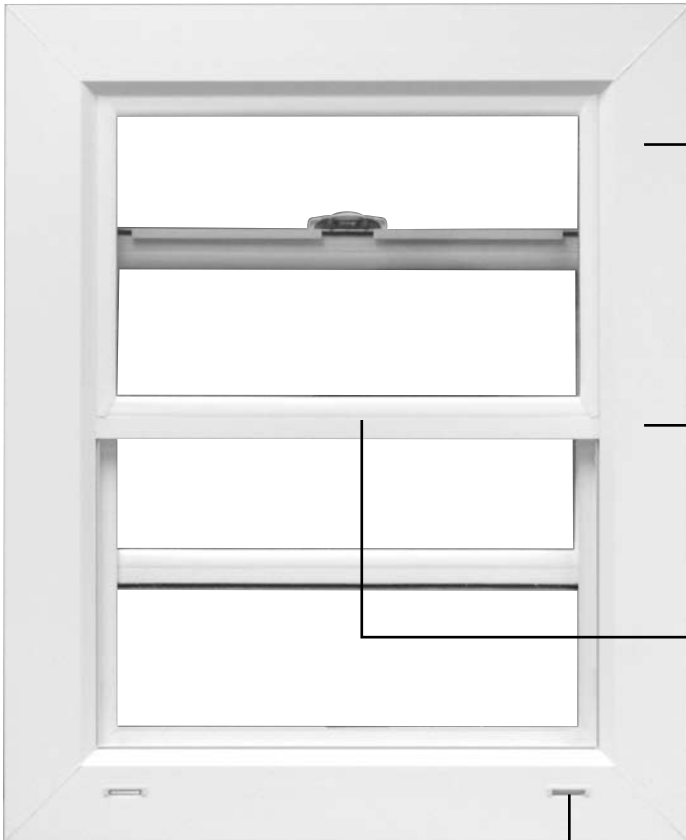

Replacement Parts for Window Frame

MaxxCraft™ Replacement Flush Fin

Single-Hung Window

Call 888.504.0005 to Order Parts For American Craftsman® Windows

Frame Parts

Balance Take Out Clip
10-121