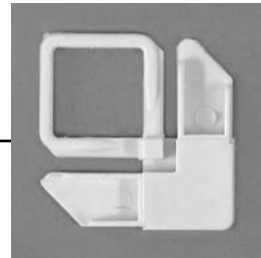

ACPPWC 4-09

Replacement Parts for Window Screen

MaxxCraft™ Replacement Flush Fin Single-Hung Window

Call 888.504.0005 to Order Parts For American Craftsman® Windows

Screen Parts

Screen Corner
200-806-033 (White)
200-806-017 (Beige)

Screen Corner with Pull Tab
200-807-033 (White)
200-807-017 (Beige)

Spring Clip
06-91830E