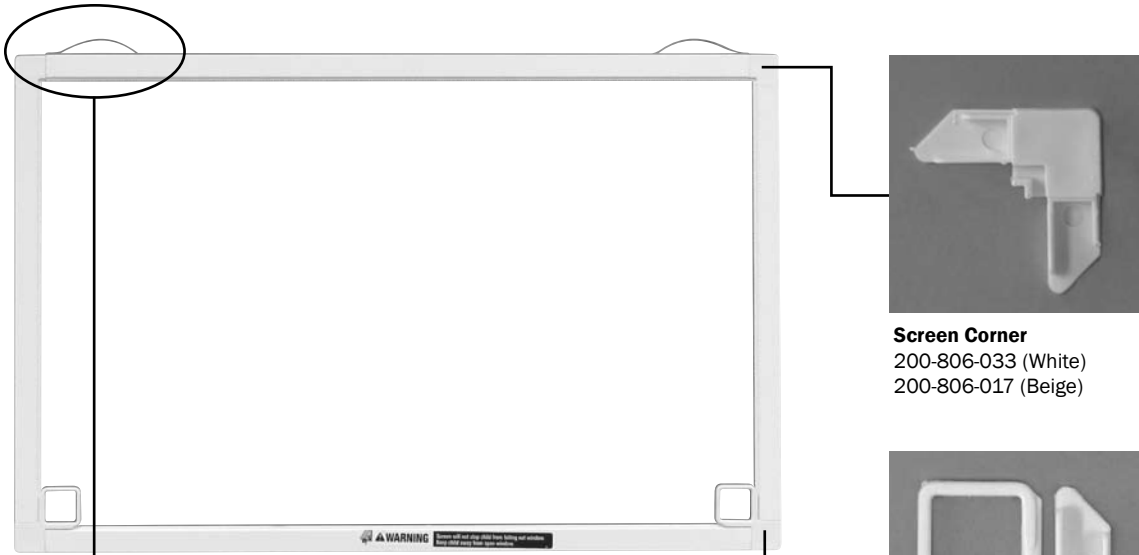

Replacement Parts for Window Screen

MaxxCraft™ Replacement Flush Fin Single-Hung Window

Call 888.504.0005 to Order Parts For American Craftsman® Windows

Screen Parts

Screen Corner
200-806-033 (White)
200-806-017 (Beige)