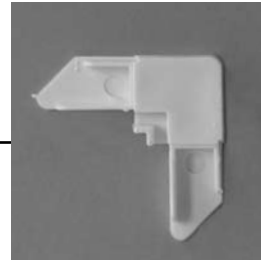

Replacement Parts for Window Screen

MaxxCraft™ Replacement Flush Fin Single-Hung Window

Call 888.504.0005 to Order Parts For American Craftsman® Windows

Screen Parts

Screen Corner
200-806-033 (White)
200-806-017 (Beige)