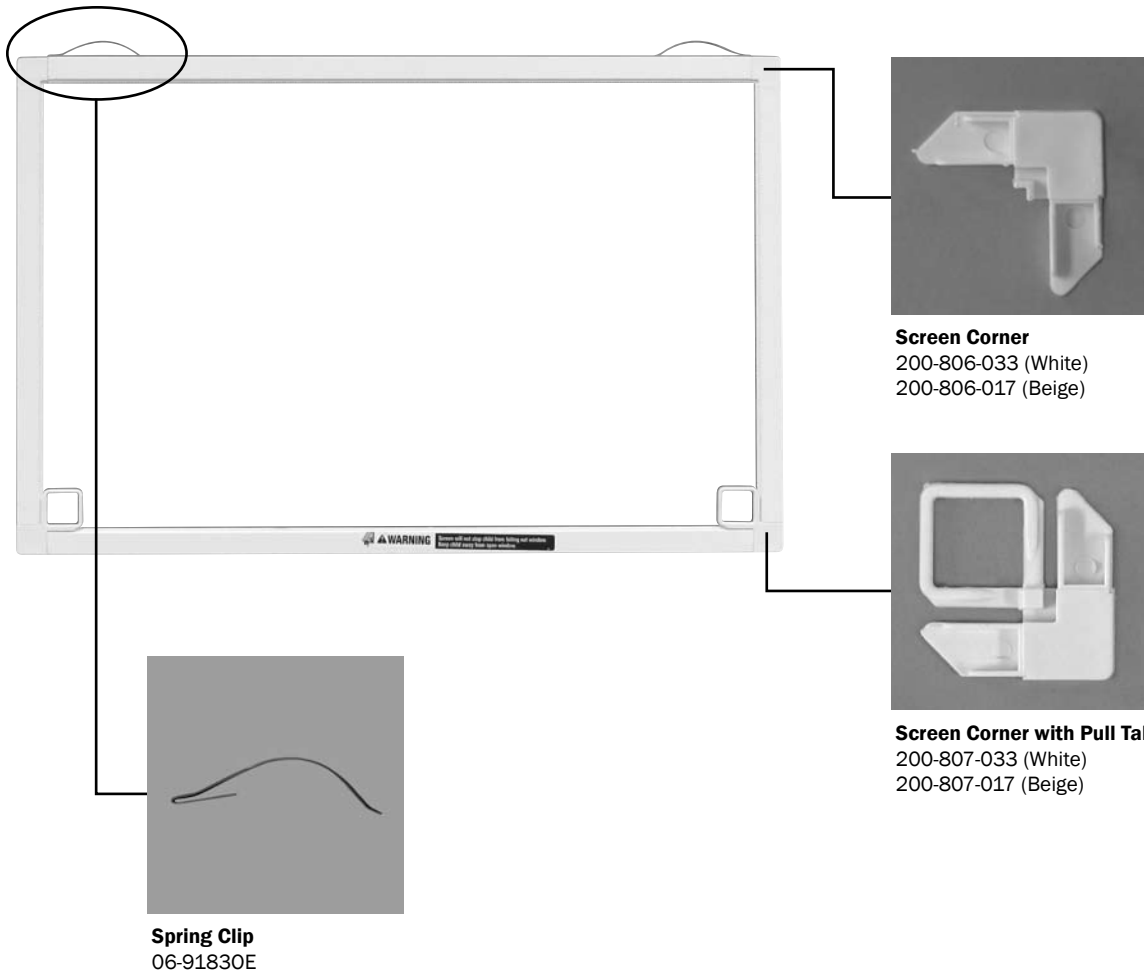

Replacement Parts for Window Screen

MaxxCraft™ New Construction Nailing Fin & Replacement Block Frame Single-Hung Window

Call 888.504.0005 to Order Parts For American Craftsman® Windows

Screen Parts