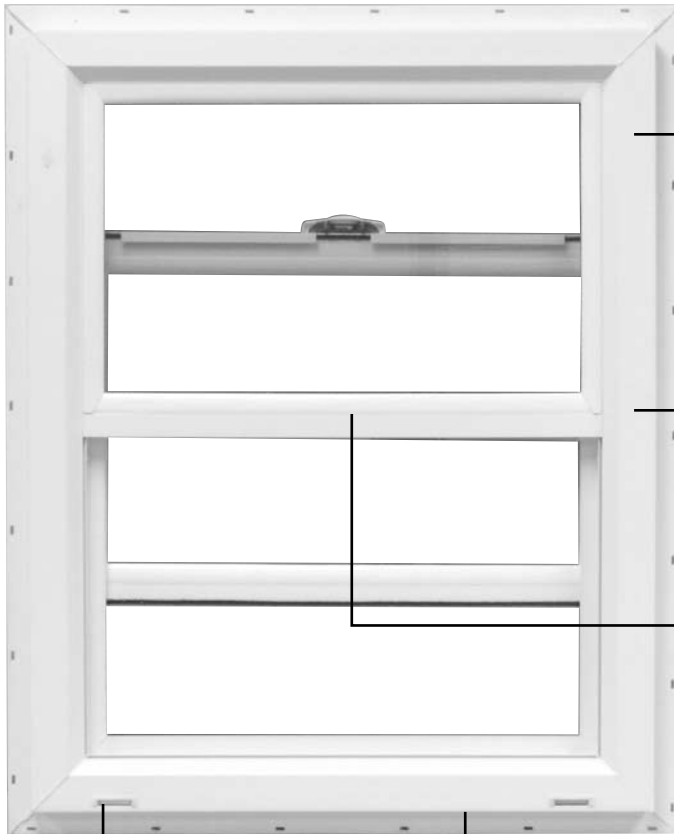

Lock Mechanism
12-SK04-005

Glazing Bead
109-52-BV50-SWHT (White)
109-52-BV50-BEI (Beige)

Weatherstripping
109-20-W33231NG-6

Replacement Parts for Window Frame

MaxxCraft™ New Construction Nailing Fin & Replacement Block Frame Single-Hung Window

Call 888.504.0005 to Order Parts For American Craftsman® Windows

Frame Parts

Balance Take Out Clip
10-121

Keeper
12-SK01-3004-000 (White)
12-SK01-3004-026 (Beige)

Sill Angle (Block Frame Only)
109-52-AE23-SWHT-8 (White-8')
109-52-AE23-SWHT-10 (White-10')
109-52-AE23-BEI-8 (Beige-8')
109-52-AE23-BEI-10 (Beige-10')